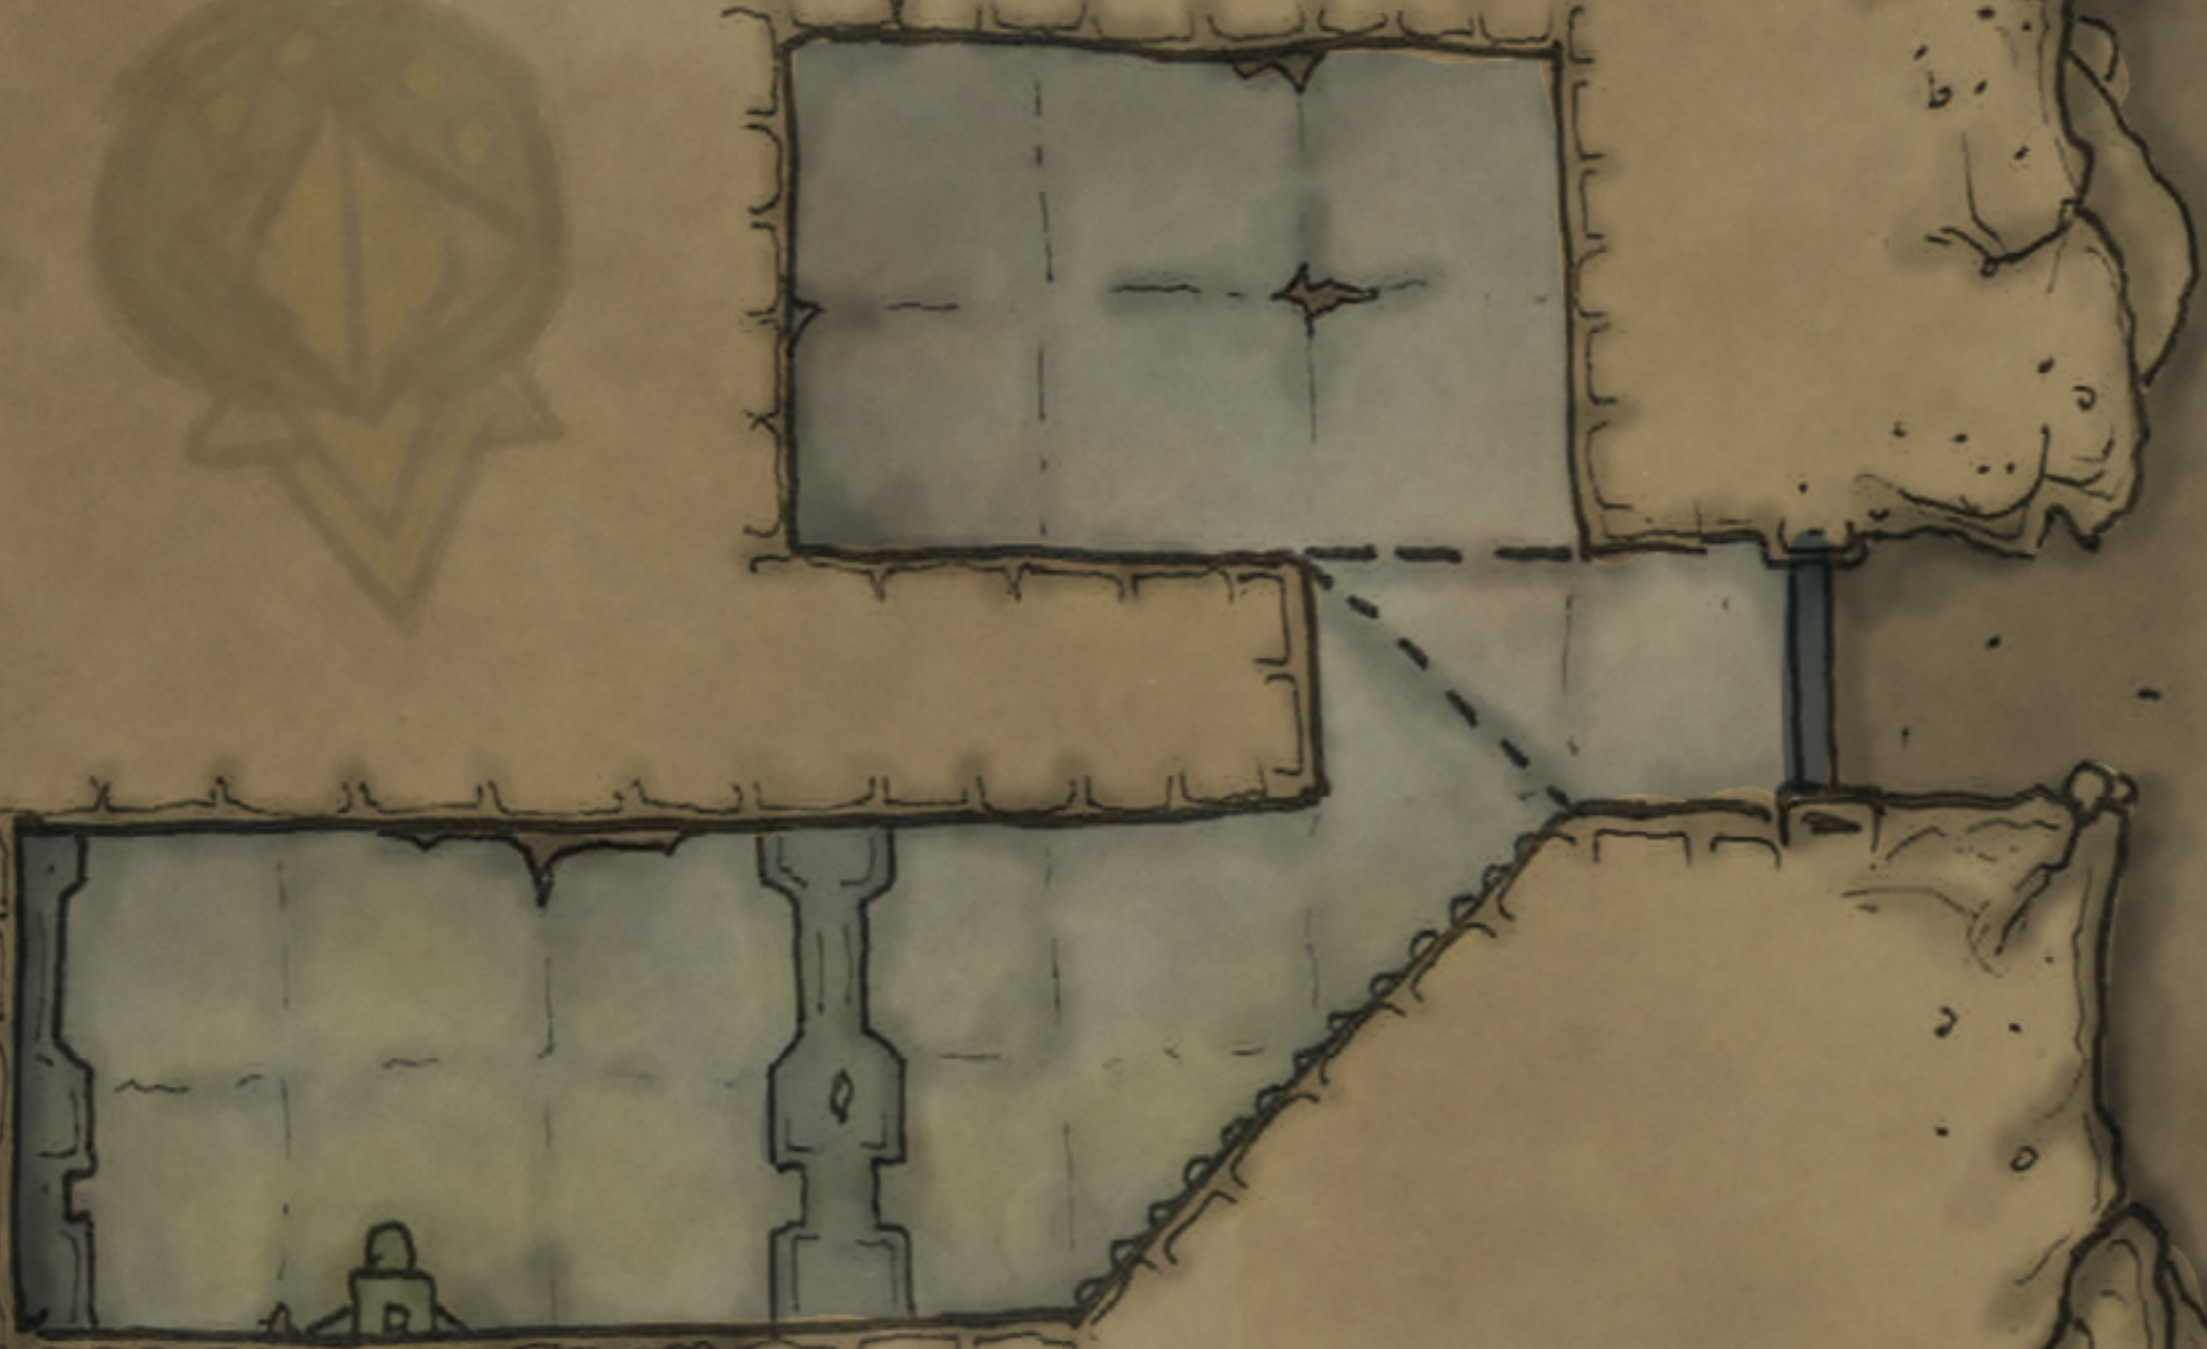

<http://creativecommons.org/licenses/by-aa/5.0>

10ft

ZyEu

The Amulet of Cadrium rest atop a dias emitting a soft golden glow. A poisonous gas emits from the dias, filling the surrounding space if someone lifts it from the dias.

A large beast, with a thick jagged mouth rests atop a raised rocky platform. It is surrounded with bones and torn up bodies. It keeps an ear, and feels the ground for any that approach nearby, and seems aggressive and hungry.

A nearby backpack contains climbing equipment

Bright Ruby carved in the shape of a diamond

Events

- A slight quake occurs and rubble falls on the party.
- Your rope begins to fray while climbing, find safety before it snaps.
- A dwarven pectre rises from the nearby rock, it appears angry at the trespass.
- A vein of precious metal glints amongst the rocky cavern wall.

An admantine Warhammer sits atop a richly engrave stone throne. If it is removed from the throne the Ghost of a dwarven king rises from the thone and attacks, focused on the one holding the warhammer.