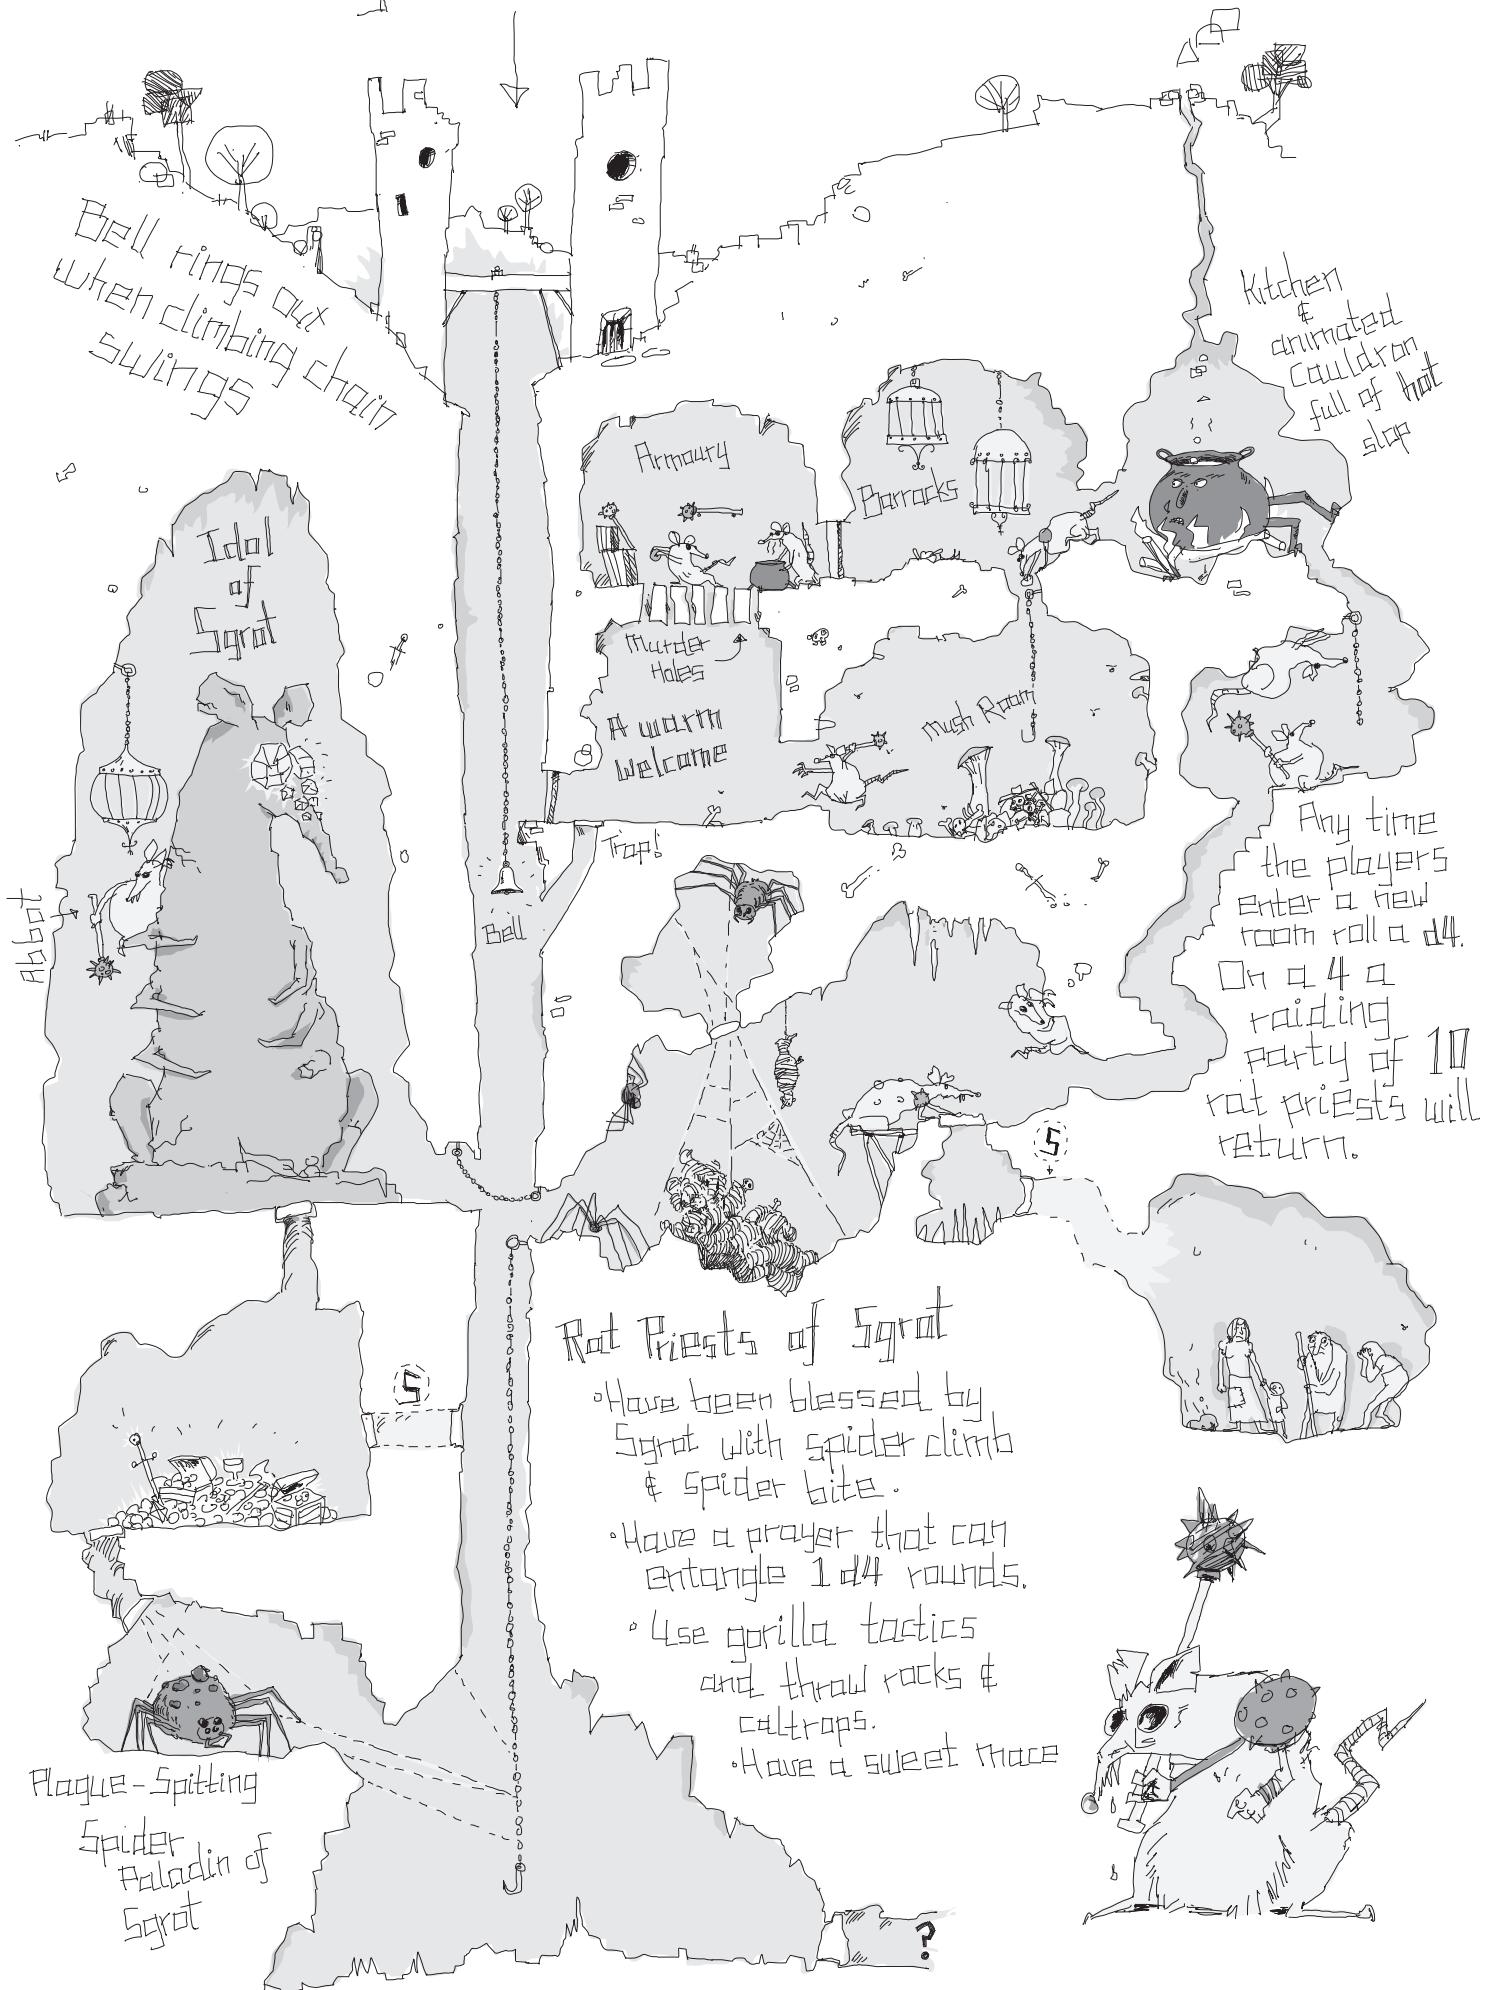

# The Long Fall

Bell rings out when climbing chain swings

Kitchen & animated cauldron full of hot slop

Idol of Sgrat

Armoury

Barracks

Murder Holes  
A warm welcome

Mush Room

Any time the players enter a new room roll a d4. On a 4 a raiding party of 10 rat priests will return.

Plague-Spitting Spider Paladin of Sgrat